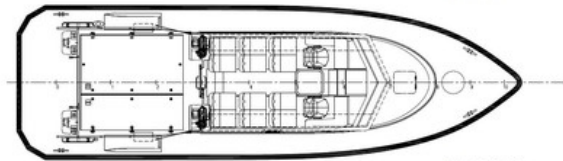

12.56m Crew Boat Images

Profile

Maindeck

Below Maindeck