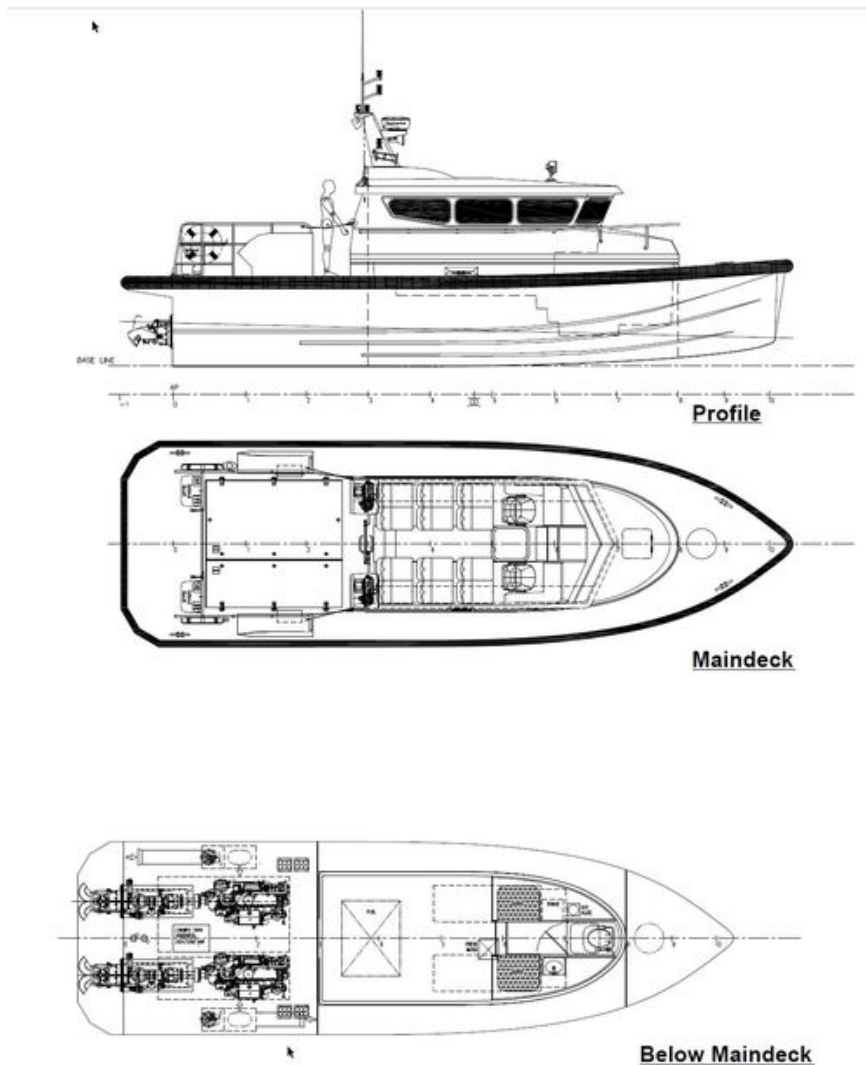

Fire Extinguishing Hand operated fire extinguishers. Fixed Fi-Fi system in engine room (Novec 1230)

AUXILIARY EQUIPMENT

Engine Room Ventilation 2x 1500 m3/h
General Service Pumps Electrically driven, 24V, Azcue CA 40
Cathodic Protection

ACCOMMODATION

Below Main Deck Pantry, toilet & 2 bunks
Main Deck 12 Seats
Air-Conditioning 24,000 BTU

NAUTICAL, SURVEILLANCE AND COMMUNICATION EQUIPMENT

Searchlight 1x 250W 24V
Compass Magnetic
Echo Sounder
Radar
GPS/
AIS
VHF, VHF Handheld
NAVTEX

IMPORTANT: The Company offers the details of this vessel in good faith but cannot guarantee or warrant the accuracy of this information nor warrant the condition of the vessel. A buyer should instruct their agents, or their surveyors, to investigate such details as the buyer desires validated. This vessel is offered subject to prior sale, price change, or withdrawal without notice.

12.56m Crew Boat Images