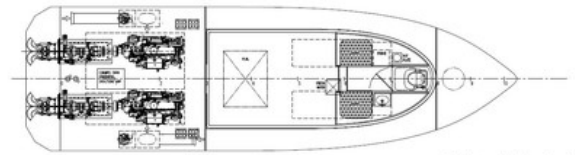

Length Overall: 12.56m
Breadth: 3.85m
Depth: 1.67m
Draft: 0.80m

MACHINERY & PROPULSION

Total power output: 1260 bhp
Main Engine: 2 x Caterpillar C7
Main Propulsion System: 2x Ultrajet 340
Auxiliary engine: 1 X 4 KW, Onan 4.0 MDKBM
Speed cruising: 21 knots

12.56m Crew Boat Images

Profile

Maindeck

Below Maindeck