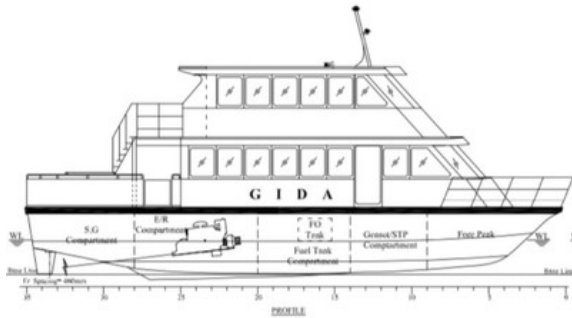

NEW BUILD - 16m Displacement Catamaran Ferry

Listing ID: 1368

DESCRIPTION:	NEW BUILD - 16m Displacement Catamaran Ferry
DATE LAUNCHED:	Built to Order
LENGTH:	16m (52ft 5in)
BEAM:	6.47m (21ft 2in)
DRAFT:	1.1m (3ft 7in)
LOCATION:	ex shipyard, India
BROKER:	Geoff Fraser

General Description

PRINCIPAL PARTICULARS

Length Overall: 16m
 Length at WL: 14.30m
 Beam Overall: 6.47m
 Depth MLD: 2.0m
 Draft: 1.1m
 Displacement: 26tons
 Engine: 98BHP@2000rpm x 2 (ALM370)
 GB Ratio: HG-7 Hydraulic type 2:1)
 Speed: 10 knots
 Generator: 15 KVA, Make not finalized