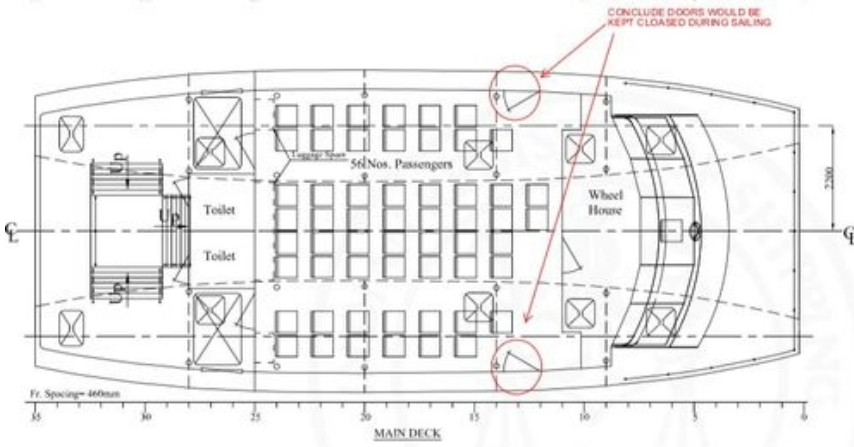

IMPORTANT: The Company offers the details of this vessel in good faith but cannot guarantee or warrant the accuracy of this information nor warrant the condition of the vessel. A buyer should instruct their agents, or their surveyors, to investigate such details as the buyer desires validated. This vessel is offered subject to prior sale, price change, or withdrawal without notice.

NEW BUILD - 16m Displacement Catamaran Ferry Images