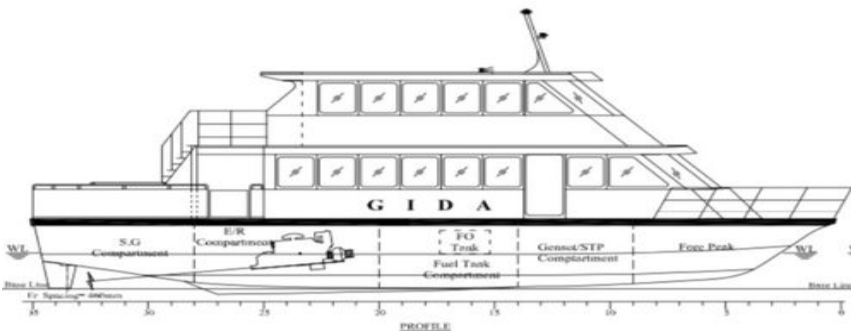

NEW BUILD - 16m Displacement Catamaran Ferry

Listing ID: 1368

DESCRIPTION:	NEW BUILD - 16m Displacement Catamaran Ferry
DATE LAUNCHED:	Built to Order
LENGTH:	16m (52ft 5in)
BEAM:	6.47m (21ft 2in)
DRAFT:	1.1m (3ft 7in)
LOCATION:	ex shipyard, India
BROKER:	Geoff Fraser

General Description

PRINCIPAL PARTICULARS

Length Overall: 16m
 Length at WL: 14.30m
 Beam Overall: 6.47m
 Depth MLD: 2.0m
 Draft: 1.1m
 Displacement: 26tons
 Engine: 98BHP@2000rpm x 2 (ALM370)
 GB Ratio: HG-7 Hydraulic type 2:1)
 Speed: 10 knots
 Generator: 15 KVA, Make not finalized

Passenger Capacity: 90 persons
 FO: 450L x 2

Type: Tourist Boat

IMPORTANT: The Company offers the details of this vessel in good faith but cannot guarantee or warrant the accuracy of this information nor warrant the condition of the vessel. A buyer should instruct their agents, or their surveyors, to investigate such details as the buyer desires validated. This vessel is offered subject to prior sale, price change, or withdrawal without notice.

NEW BUILD - 16m Displacement Catamaran Ferry Images