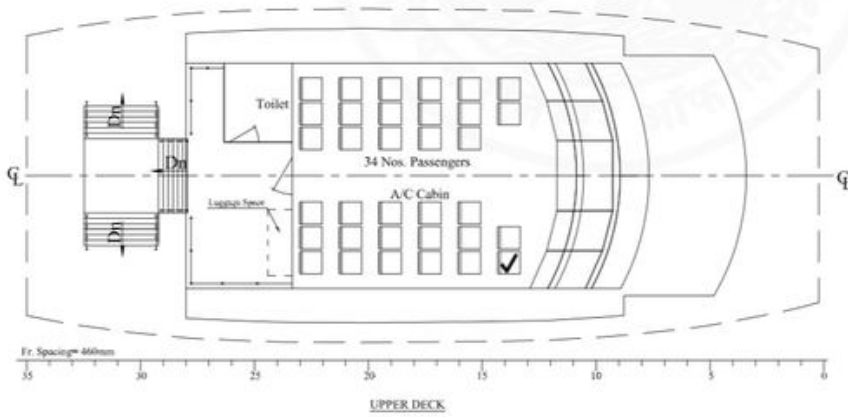

IMPORTANT: The Company offers the details of this vessel in good faith but cannot guarantee or warrant the accuracy of this information nor warrant the condition of the vessel. A buyer should instruct their agents, or their surveyors, to investigate such details as the buyer desires validated. This vessel is offered subject to prior sale, price change, or withdrawal without notice.

NEW BUILD - 16m Displacement Catamaran Ferry Images