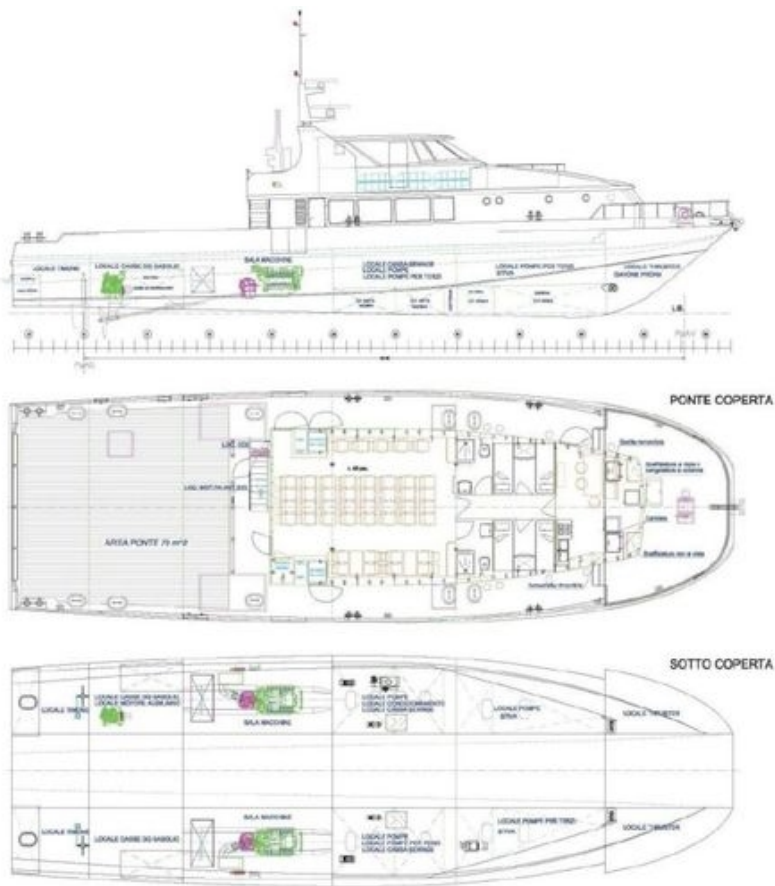

- n. 1 magnetic compass
- n. 2 radars
- n. 1 VHF GMDSS radio with DSC function
- n. 2 portable VHF GMDSS
- n. 1 GPS
- n. 1 radar transponder; n. 1 echosounder
- n. 1 engines control panel
- n. 1 GSM mobile telephone/fax
- n. 1 Navtex; n. 1 AIS; n. 1 Epirb
- n. 1 W.SAT 3010 GEMINI for tracking, voice, data
- n. 1 positioning display for passengers

ACCOMMODATION

PASSENGERS' TRANSPORT AUTHORIZATION:

- n. 50 people (including crew)
- Passenger seats n. 45 (all on main deck)
- Berth n. 8 (2 cabins)
- Air conditioned
- n. 2 baths with hot water, Kitchen and dining room
- Excellent seaworthiness and stability granted by double hull catamaran shape
- TV LCD with DVD reader and surround system
- Safety equipment and means are present according to law terms.

IMPORTANT: The Company offers the details of this vessel in good faith but cannot guarantee or warrant the accuracy of this information nor warrant the condition of the vessel. A buyer should instruct their agents, or their surveyors, to investigate such details as the buyer desires validated. This vessel is offered subject to prior sale, price change, or withdrawal without notice.

29.04m Crew Boat For Sale. Images