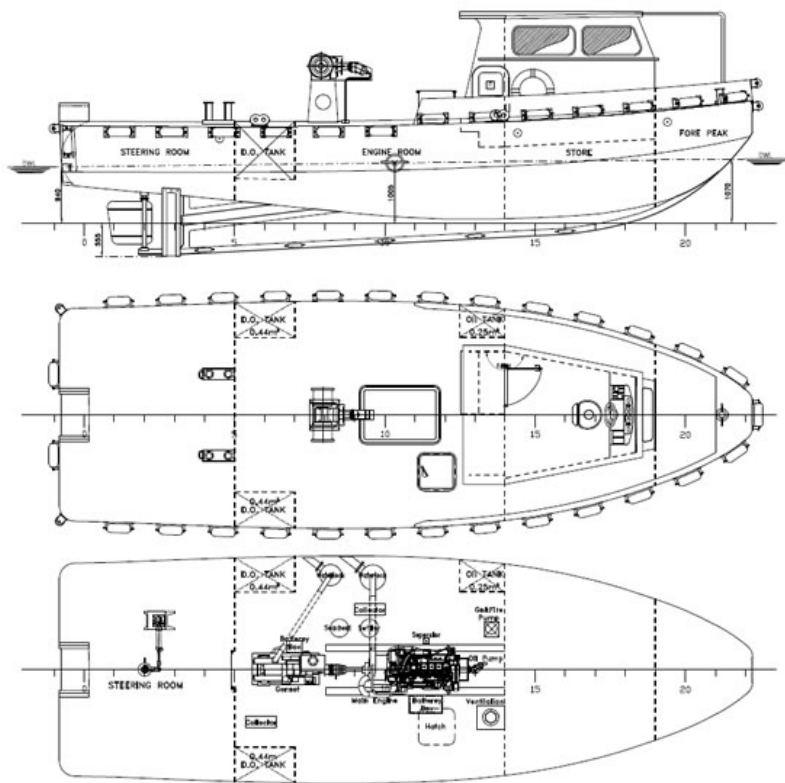

NEW BUILD - 12m Mooring Boat

Listing ID: 2212

DESCRIPTION:	NEW BUILD - 12m Mooring Boat
DATE LAUNCHED:	Built to Order
LENGTH:	12m (39ft 4in)
BEAM:	3.8m (12ft 5in)
DRAFT:	1.2m (3ft 11in)
LOCATION:	ex factory, Turkey
BROKER:	Richard Pierrepont

General Description

DIMENSIONS

Length OA: 12.00 m
Beam OA: 3.80 m
Depth at sides: 2.20 m
Draught Aft: 1.20 m
Displacement: 13 tons

PROPULSION SYSTEM

Main Engines: Iveco Motor N60ENT M45
Total Power: 300hp
Gear Boxes: TM 265

AUXILIARY EQUIPMENT

Main Generator: Auxalary Generator 16 KVA
Pumps: Bilge/GS

IMPORTANT: The Company offers the details of this vessel in good faith but cannot guarantee or warrant the accuracy of this information nor warrant the condition of the vessel. A buyer should instruct their agents, or their surveyors, to investigate such details as the buyer desires validated. This vessel is offered subject to prior sale, price change, or withdrawal without notice.